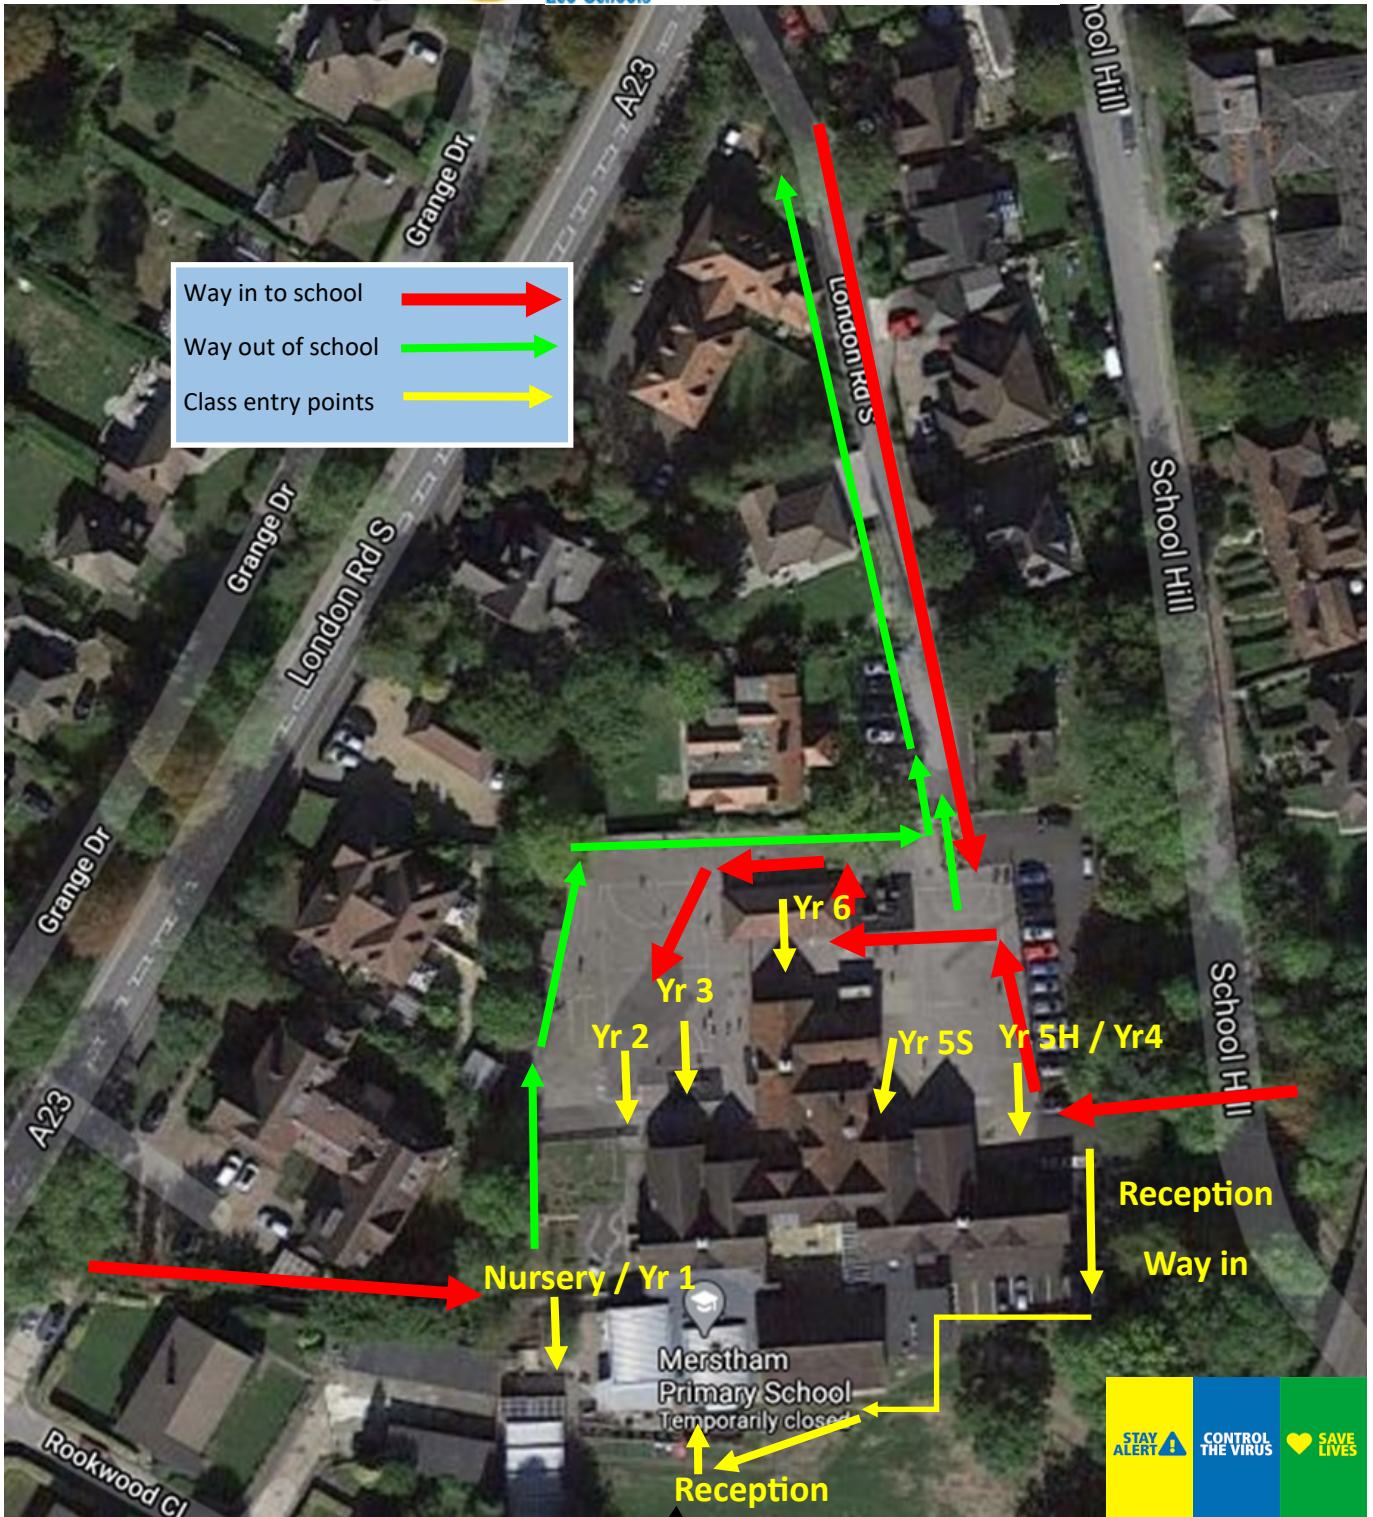

Merstham Primary School September 2020

There are three options to come in—via Rookwood Place, over the footbridge on School Hill or London Road South. **The ONLY EXIT is London Road South.**

PLEASE SOCIALLY DISTANCE (2 Metres ideally but a minimum of 1 metre) . Please drop your child and leave the school site. Thank you for your continued co-operation and support.